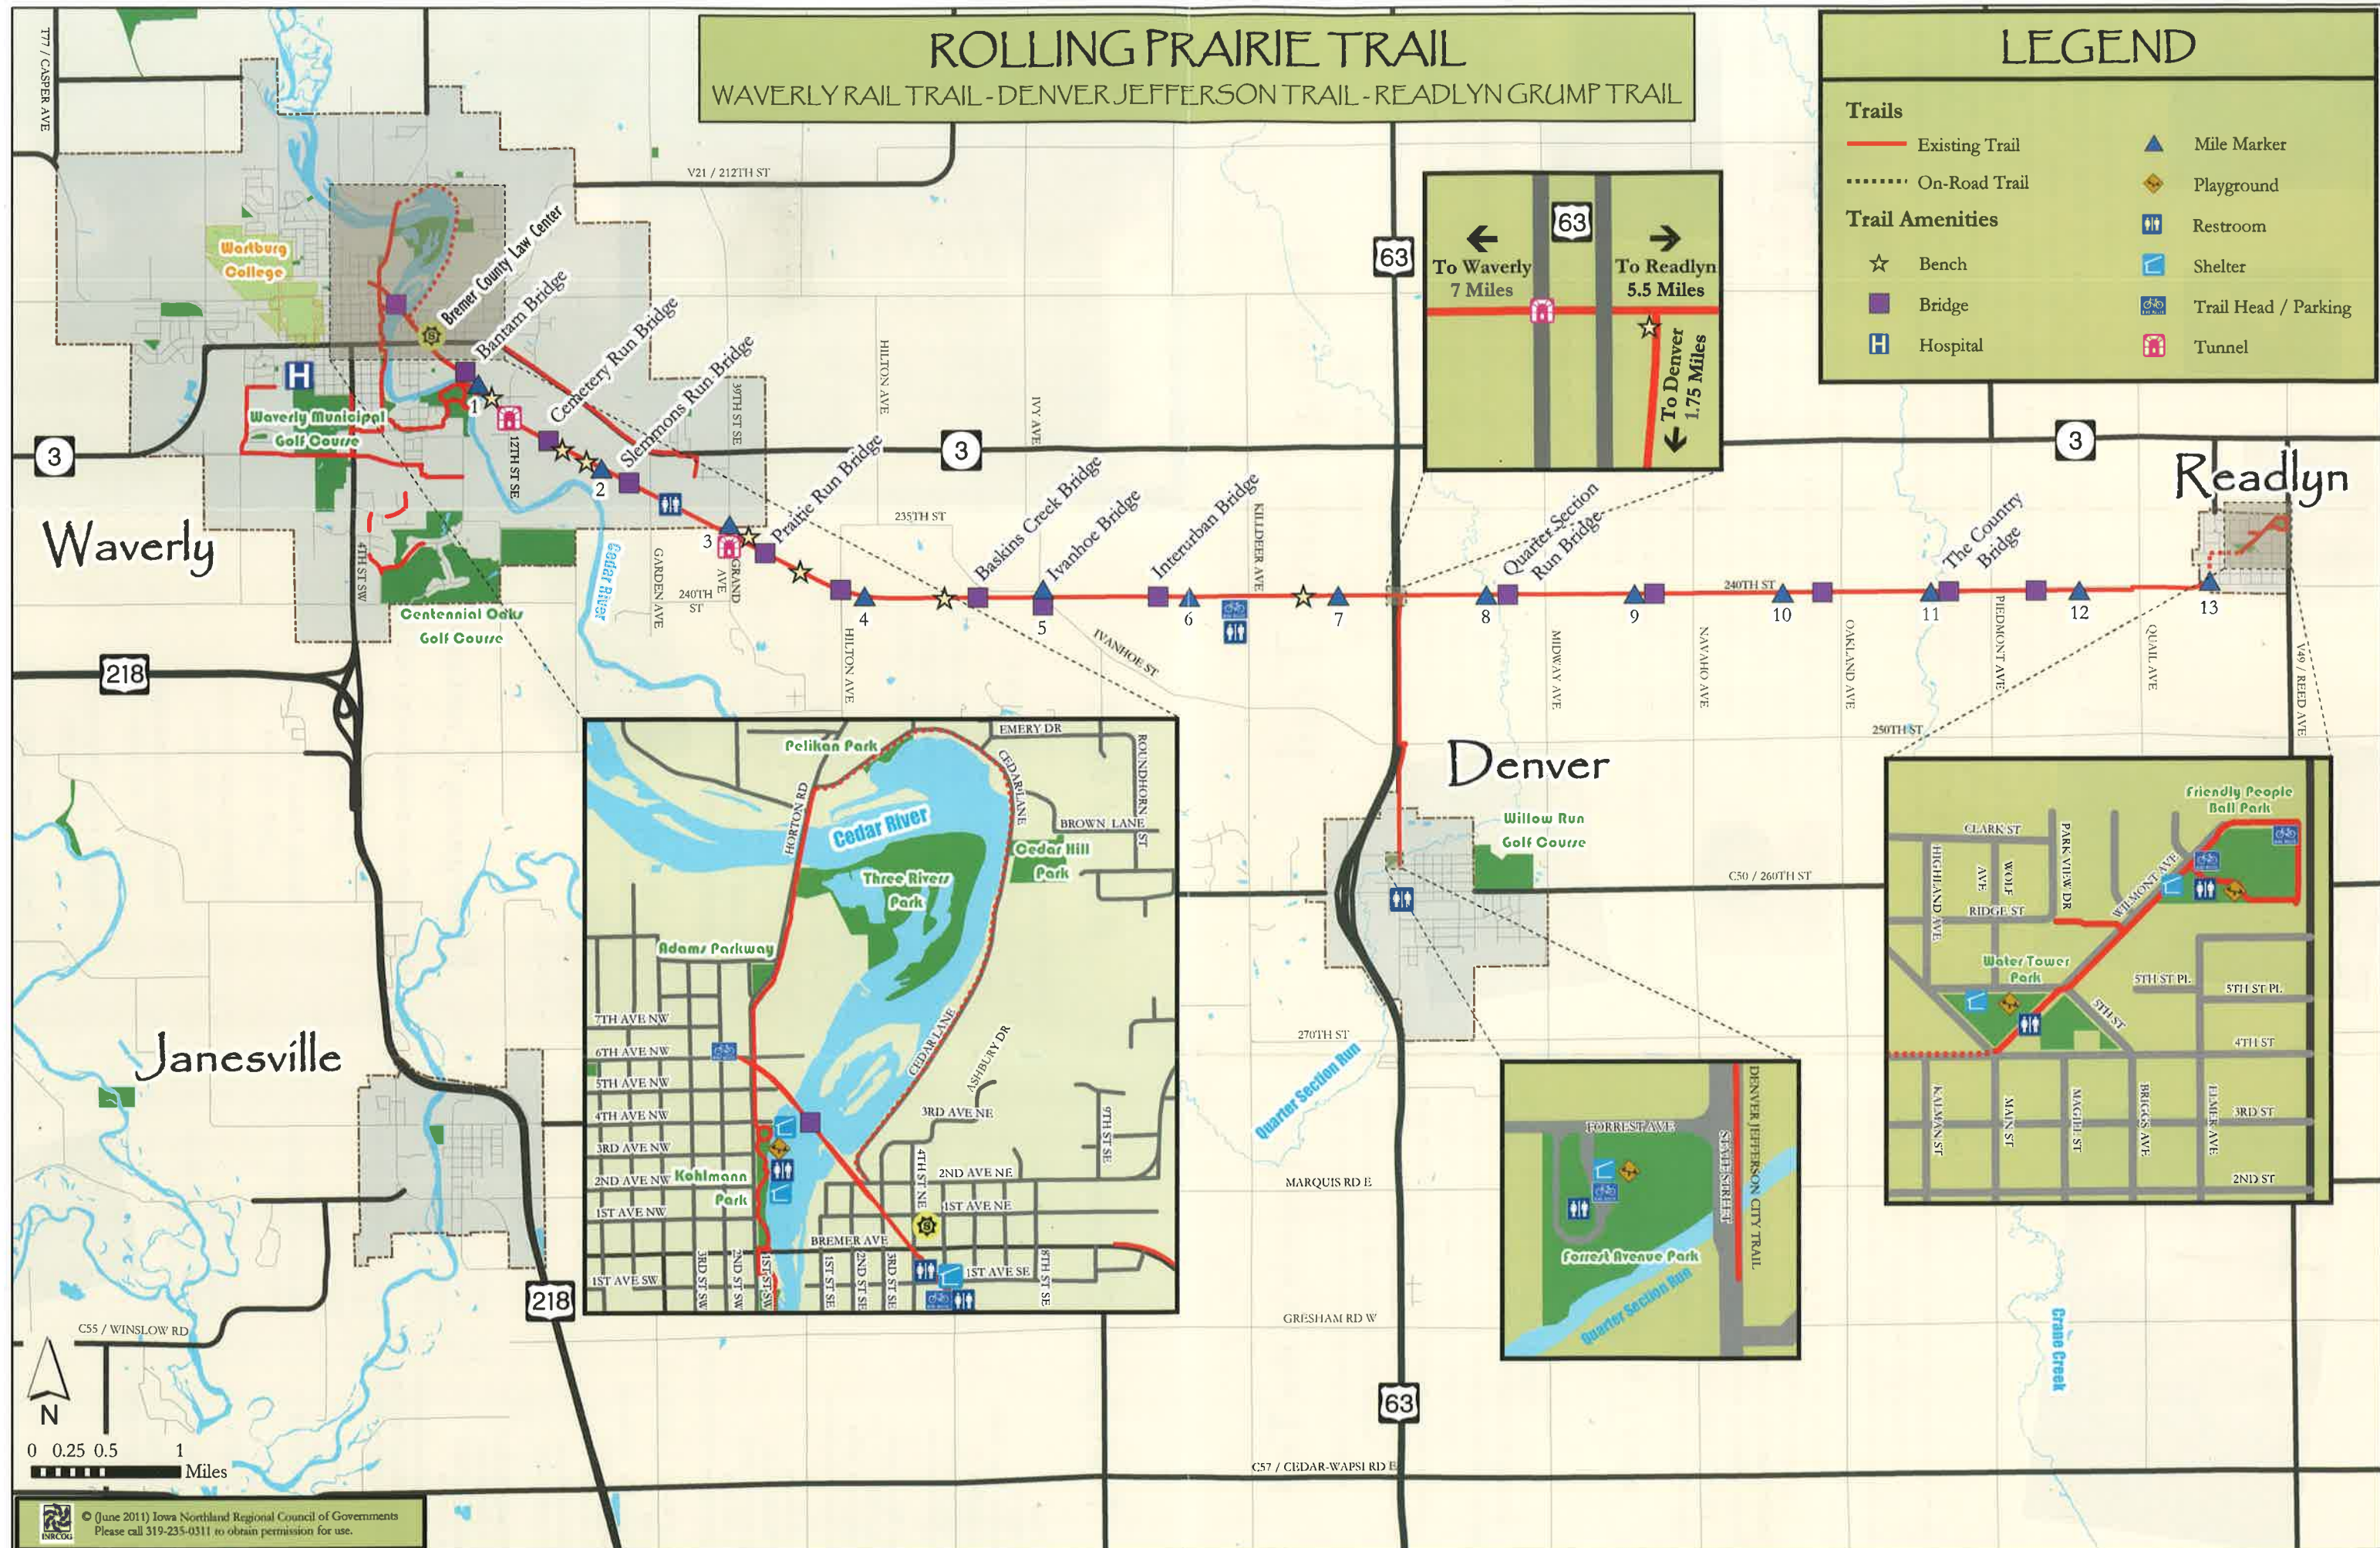

ROLLING PRAIRIE TRAIL

WAVERLY RAIL TRAIL - DENVER JEFFERSON TRAIL - READLYN GRUMP TRAIL

LEGEND

- Trails**
- Existing Trail
 - On-Road Trail
- Trail Amenities**
- Bench
 - Bridge
 - Hospital
 - Mile Marker
 - Playground
 - Restroom
 - Shelter
 - Trail Head / Parking
 - Tunnel

← To Waverly 7 Miles
→ To Readlyn 5.5 Miles
← To Denver 1.75 Miles

Denver Area Detail

Cedar River
 Three Rivers Park
 Cedar Hill Park
 Adams Parkway
 Kohlmann Park
 Bremer Ave
 1st Ave NW, 2nd Ave NW, 3rd Ave NW, 4th Ave NW, 5th Ave NW, 6th Ave NW, 7th Ave NW
 1st Ave SW, 2nd Ave SW, 3rd Ave SW, 4th Ave SW, 5th Ave SW, 6th Ave SW, 7th Ave SW
 1st Ave NE, 2nd Ave NE, 3rd Ave NE, 4th Ave NE, 5th Ave NE, 6th Ave NE, 7th Ave NE
 1st Ave SE, 2nd Ave SE, 3rd Ave SE, 4th Ave SE, 5th Ave SE, 6th Ave SE, 7th Ave SE

Readlyn Area Detail

Friendly People Ball Park
 Water Tower Park
 2nd St, 3rd St, 4th St, 5th St, 5th St Pl
 Main St, Magill St, Bridges Ave, Flamer Ave, Kamin St, Park View Dr, Wolf Ridge St, Clark St, Highland Ave

Forreast Avenue Park Detail

Forreast Ave
 Denver Jefferson City Trail
 Smiley Street
 Quarter Section Run